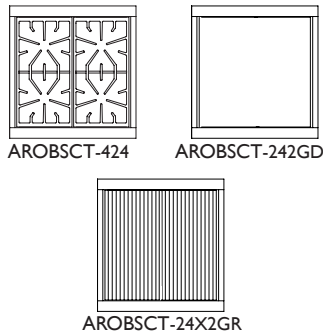

N = Natural Gas   Must ship from factory with proper gas type
L = LP Gas   Must provide **N** or **L** after model number for type of gas needed.
Example: ARR-304-DF-L represents unit to be built for LP gas.
Note: Must specify elevation if over 1000 ft when ordering.

SCALE: NOT TO SCALE

ELECTRICAL OUTLET-STANDARD 3 PRONG 120V ALLOW FOR SHUT OFF VALVE AT GAS OUTLET ISLAND PENINSULA INSTALLATIONS REQUIRE A 10" MINIMUM CLEARANCE FROM BACK OF RANGE TO A COMBUSTIBLE SURFACE NO SIDE WALL ABOVE COOKING SURFACE

SIZE	"A" DIMENSION
24"	24"
30"	30"
36"	36"
48"	48"
60"	60"

FRONT VIEW