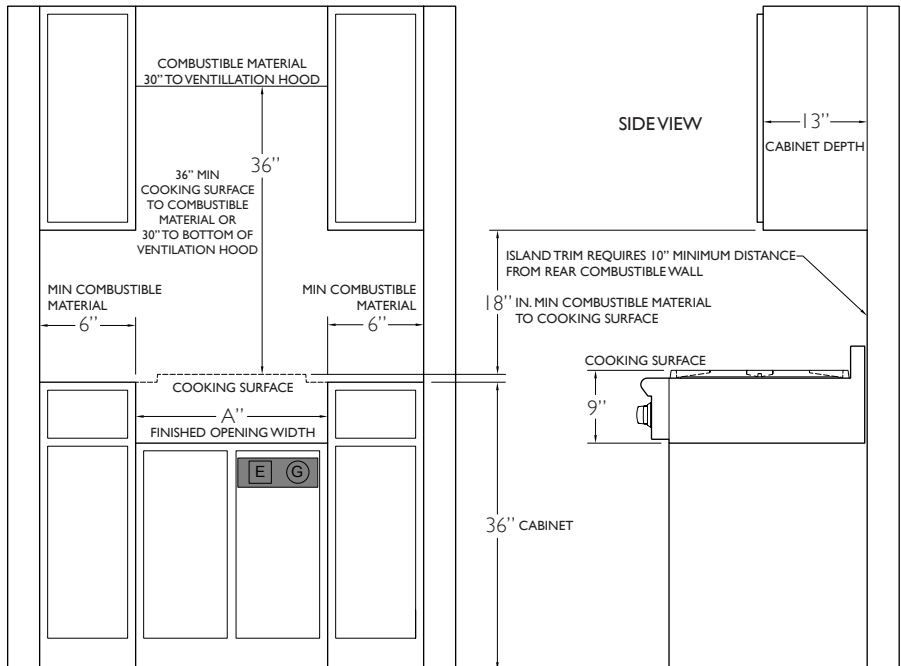

SCALE: NOT TO SCALE

ELECTRICAL OUTLET-STANDARD 3 PRONG 120V ALLOW FOR SHUT OFF VALVE AT GAS OUTLET ISLAND PENINSULA INSTALLATIONS REQUIRE A 10" MINIMUM CLEARANCE FROM BACK OF RANGE TO A COMBUSTIBLE SURFACE NO SIDE WALL ABOVE COOKING SURFACE

SIZE	"A" DIMENSION
24"	24"
30"	30"
36"	36"
48"	48"
60"	60"

FRONT VIEW

**(E)** RECOMMENDED LOCATION OF GAS AND ELECTRICAL SUPPLY  
 ISLAND OR PENINSULA INSTALLATIONS 10" MINIMUM CLEARANCE FROM BACK OF RANGE TO COMBUSTIBLE SURFACE  
 ISLAND TRIM 0 IN. CLEARANCE TO NON COMBUSTIBLE SURFACE  
 NO SIDE WALL ABOVE COOKING SURFACE