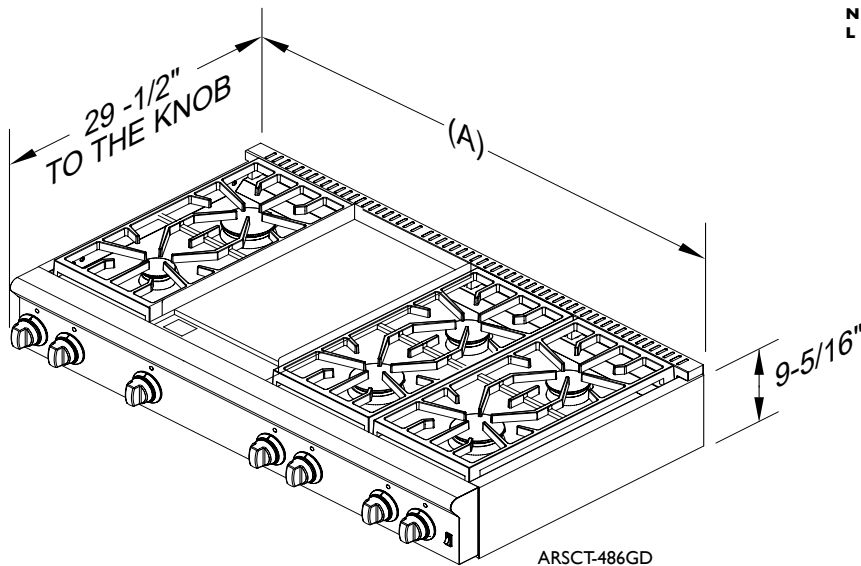

24"	30"	36"	48"	60"
1" Standard Fabricated Island Back	ARR-24SIB-L	ARR-30SIB-L	ARR-36SIB-L	ARR-48SIB-L	ARR-60SIB-L
1" Welded Island Back	ARR-24IB-L	ARR-30IB-L	ARR-36IB-L	ARR-48IB-L	ARR-60IB-L
4" Stub Back	ARR-244SB-L	ARR-304SB-L	ARR-364SB-L	ARR-484SB-L	ARR-604SB-L
20" High Back with Shelf	ARR-2421HBS-L	ARR-3021HBS-L	ARR-3621HBS-L	ARR-4821HBS-L	ARR-6021HBS-L
12" Griddle Cover	ARR-GDCOV24-S	N/A	ARR-GDCOV12-S-L	ARR-GDCOV12-S-L	ARR-GDCOV12-S-L
12" Grill Cover	ARR-GRCOV24	N/A	ARR-GRCOV12-L	ARR-GRCOV12-L	ARR-GRCOV12-L
12" Removable Heavy Duty Griddle Plate	N/A	ARR-PGPI2-L	APR-PGPI2-L	APR-PGPI2-L	APR-PGPI2-L
24" Removable Heavy Duty Griddle Plate	ARR-PGP12-L	N/A	APR-PGP24-L	APR-PGP24-L	APR-PGP24-L
24" Griddle Cover	N/A	N/A	ARR-CUTB-12-L	ARR-GDCOV24-S-L	ARR-GDCOV24-L
24" Grill Cover	N/A	N/A	N/A	ARR-GRCOV24-L	ARR-GRCOV24-L
12" Cutting Board	ARR-CUTB-12-L	ARR-CUTB-12-L	ARR-CUTB-12-L	ARR-CUTB-12-L	ARR-CUTB-12-L
11" Mirror Chrome Flat Griddle Plate	N/A	N/A	MC11-FS-L	MC11-FS-L	MC11-FS-L
11" Mirror Chrome Grooved Griddle Plate	N/A	N/A	MC11-GG-L	MC11-GG-L	MC11-GG-L
22" Mirror Chrome Flat Griddle Plate	N/A	N/A	N/A	MC22-FS-L	MC22-FS-L
22" Mirror Chrome Left Flat & Right Grooved Griddle Plate	N/A	N/A	N/A	MC22-HG-L	MC22-HG-L
22" Mirror Chrome Grooved Griddle Plate	N/A	N/A	N/A	MC22-GG-L	MC22-GG-L
22" Mirror Chrome Griddle Plate w/ Flavor Separator at Center	N/A	N/A	N/A	MC22-SP-L	MC22-SP-L
Wok Adapter for Burner Grate	ARR-WOK	ARR-WOK	ARR-WOK	ARR-WOK	ARR-WOK

N = Natural Gas   Must ship from factory with proper gas type
L = LP Gas   Must provide **N** or **L** after model number for type of gas needed.
Example: ARSCT-366-L represents unit to be built for **LP** gas.
Note: Must specify elevation if over 1000 ft when ordering.

Overall Dimensions (A)			
Nominal Width	Width (A)	Height	Depth
24"	23-7/8"	9-5/16"	29-1/2"
30"	29-7/8"	9-5/16"	29-1/2"
36"	35-7/8"	9-5/16"	29-1/2"
48"	47-7/8"	9-5/16"	29-1/2"
60"	59-7/8"	9-5/16"	29-1/2"

Cutout Dimensions			
Nominal Width	Width	Height	Depth
24"	24"	8"	24-3/4"
30"	30"	8"	24-3/4"
36"	36"	8"	24-3/4"
48"	48"	8"	24-3/4"
60"	60"	8"	24-3/4"