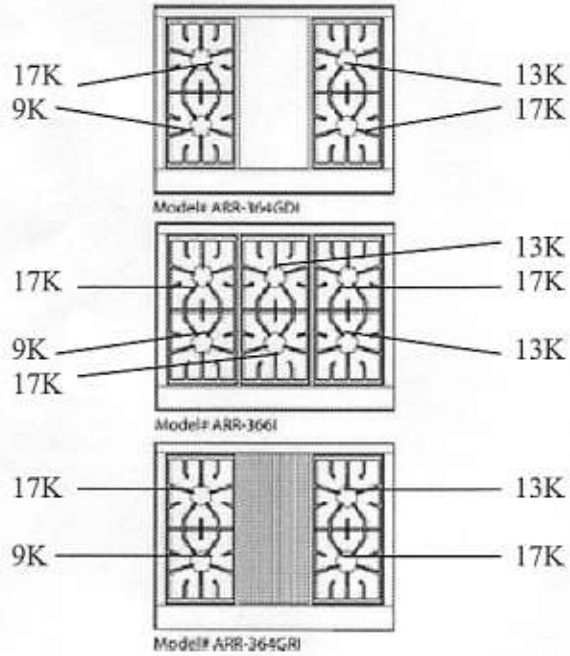

AMERICAN RANGE

American Range Residential Range Burner Configuration

36" Range Burner BTU Configuration

30" Range Burner BTU Configuration